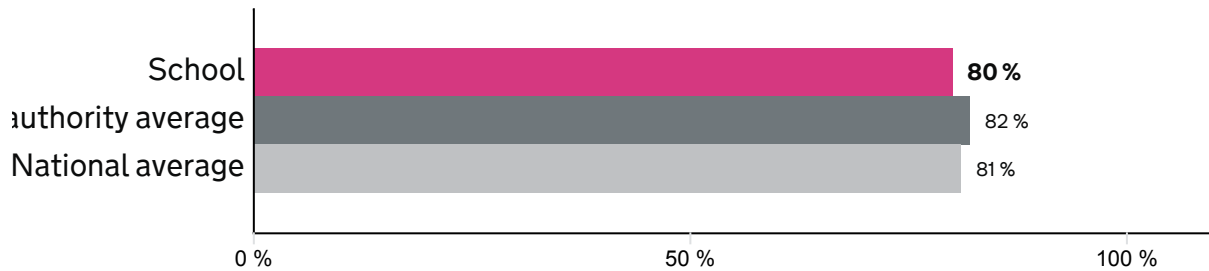

GOV.UK Analyse school performance (RAISE)

The Spalding Monkshouse Primary School (URN: 120425)

Looking at

Key stage 2 ▾

Phonics screening check

This is provisional data for 2016/2017.

Percentage achieving the expected standard in phonics

Number of pupils = 60